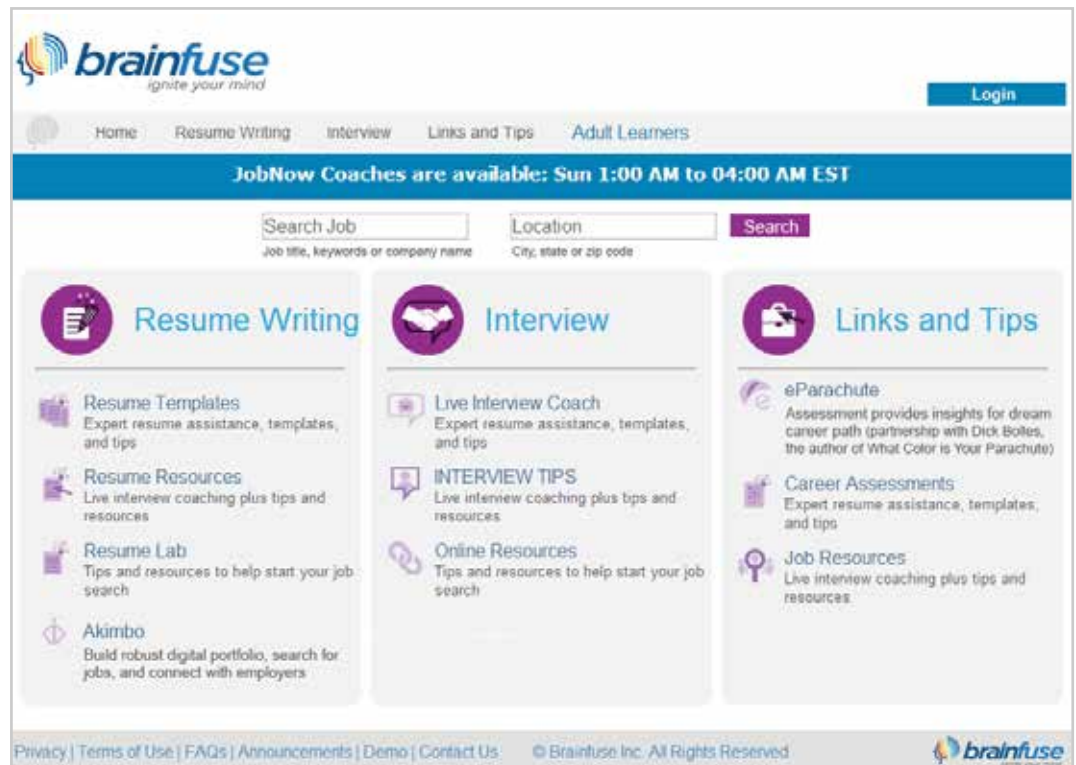

brainfuse

JobNow™

Online career assistance and so much more

JobNow is a one-of-a-kind job coaching service designed to help patrons land the job of their dreams.

info@brainfuse.com www.brainfuse.com 1.866.BRAINFUSE